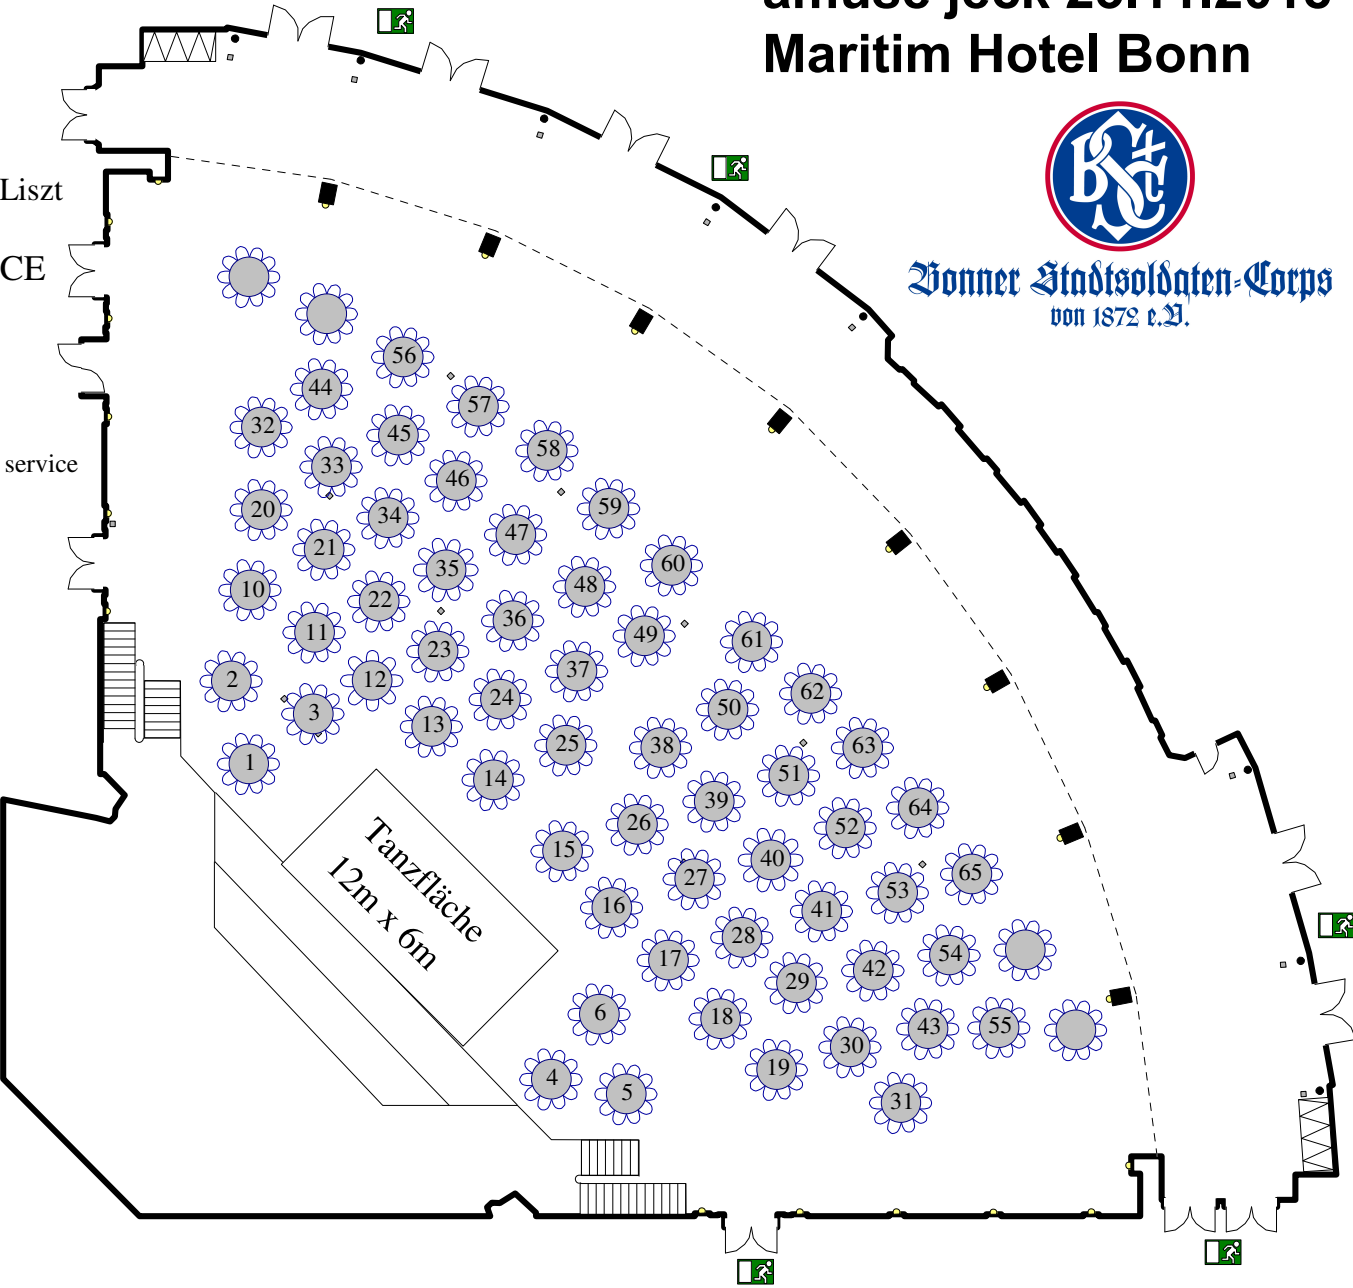

amuse jeck 23.11.2018

Maritim Hotel Bonn

Bonner Stadtsoldaten-Corps
von 1872 e.V.

Liszt
SERVICE
service

Tanzfläche
12m x 6m

- 1, 2, 3, 4, 5, 6, 10, 11, 12, 13, 14, 15, 16, 17, 18, 19, 20, 21, 22, 23, 24, 25, 26, 27, 28, 29, 30, 31, 32, 33, 34, 35, 36, 37, 38, 39, 40, 41, 42, 43, 44, 45, 46, 47, 48, 49, 50, 51, 52, 53, 54, 55, 56, 57, 58, 59, 60, 61, 62, 63, 64, 65